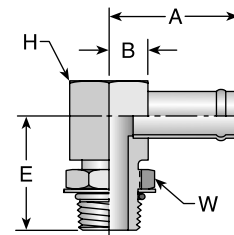

# Part Number	Thread		Hose I.D.		A		H		B	
	inch	mm	inch	mm	inch	mm	inch	mm	inch	mm
05TB-6-6	9/16x18		3/8	1.94	49	11/16	0.69	18		
05TB-8-8	3/4x16		1/2	2.00	51	7/8	0.75	19		
05TB-8-10	3/4x16		5/8	2.00	51	7/8	0.75	19		
05TB-10-10	7/8x14		5/8	2.06	52	1	0.81	21		
05TB-12-12	1-1/16x12		3/4	2.25	57	1-1/4	1.00	25		
05TB-16-16	1-5/16x12		1	2.38	60	1-1/2	1.00	25		
05TB-20-20	1-5/8x12		1-1/4	2.50	64	1-7/8	1.00	25		

35TB

Male SAE Straight Thread with O-Ring - Rigid - 45° Elbow

# Part Number	Thread		Hose I.D.		A		E		H		W		B	
	inch	mm	inch	mm	inch	mm	inch	mm	inch	mm	inch	mm	inch	mm
35TB-8-8	1/2	3/4x16	1/2	2.79	71	0.93	24	7/8	7/8	1.29	33			
35TB-10-10	5/8	7/8x14	5/8	2.80	71	0.93	24	1	1	1.28	33			
35TB-12-12	3/4	1-1/16x12	3/4	3.18	81	1.22	31	1-1/4	1-1/4	1.68	43			
35TB-16-16	1	1-5/16x12	1	3.45	88	1.30	33	1-1/2	1-1/2	1.82	46			
35TB-20-16	1-1/4	1-5/8x12	1	3.57	91	1.34	34	1-7/8	1-7/8	1.94	49			

# Part Number	Thread		Hose I.D.		A		E		H		W		B	
	inch	mm	inch	mm	inch	mm	inch	mm	inch	mm	inch	mm	inch	mm
25TB-8-8	1/2	3/4x16	1/2	1.94	49	1.44	37	7/8	7/8	0.44	11			
25TB-10-10	5/8	7/8x14	5/8	2.03	52	1.69	43	1-1/16	1	0.53	13			
25TB-10-12	5/8	7/8x14	3/4	2.16	55	1.69	43	1-5/16	1	0.66	17			
25TB-12-12	3/4	1-1/16x12	3/4	2.16	55	1.92	49	1-5/16	1-1/4	0.66	17			
25TB-16-12	1	1-5/16x12	3/4	2.31	59	2.03	52	1-5/8	1-1/2	0.81	21			
25TB-16-16	1	1-5/16x12	1	2.44	62	2.03	52	1-5/8	1-1/2	0.81	21			
25TB-20-16	1-1/4	1-5/8x12	1	2.57	65	2.34	59	1-7/8	1-7/8	0.94	24			
25TB-20-20	1-1/4	1-5/8x12	1-1/4	2.61	66	2.34	59	1-7/8	1-7/8	0.94	24			