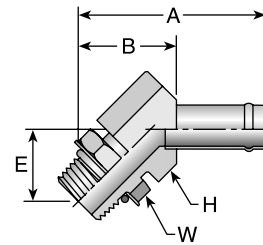

# Part Number	Thread inch	Hose I.D. inch	A		E		H		B	
			inch	mm	inch	mm	inch	inch	mm	
21TB-6-8	3/8x18	1/2	1.94	49	1.22	31	7/8	0.44	11	
21TB-8-10	1/2x14	5/8	2.03	52	1.47	37	1-1/16	0.53	13	
21TB-8-12	1/2x14	3/4	2.16	55	1.59	40	1-5/16	0.66	17	
21TB-12-12	3/4x14	3/4	2.16	55	1.59	40	1-5/16	0.66	17	
21TB-12-16	3/4x14	1	2.44	62	1.59	40	1-5/8	0.81	21	
21TB-16-14	1x11-1/2	7/8	2.31	59	1.97	50	1-5/8	0.81	21	
21TB-16-16	1x11-1/2	1	2.44	62	1.97	50	1-5/8	0.81	21	

05TB

Male SAE Straight Thread with O-Ring - Rigid

# Part Number	Thread		Hose I.D.		A		H		B	
	inch	mm	inch	mm	inch	mm	inch	mm	inch	mm
05TB-6-6	9/16x18		3/8	1.94	49	11/16	0.69	18		
05TB-8-8	3/4x16		1/2	2.00	51	7/8	0.75	19		
05TB-8-10	3/4x16		5/8	2.00	51	7/8	0.75	19		
05TB-10-10	7/8x14		5/8	2.06	52	1	0.81	21		
05TB-12-12	1-1/16x12		3/4	2.25	57	1-1/4	1.00	25		
05TB-16-16	1-5/16x12		1	2.38	60	1-1/2	1.00	25		
05TB-20-20	1-5/8x12		1-1/4	2.50	64	1-7/8	1.00	25		

# Part Number	Thread		Hose I.D.		A		E		H		W		B	
	inch	mm	inch	mm	inch	mm	inch	mm	inch	mm	inch	mm	inch	mm
35TB-8-8	1/2	3/4x16	1/2	2.79	71	0.93	24	7/8	7/8	1.29	33			
35TB-10-10	5/8	7/8x14	5/8	2.80	71	0.93	24	1	1	1.28	33			
35TB-12-12	3/4	1-1/16x12	3/4	3.18	81	1.22	31	1-1/4	1-1/4	1.68	43			
35TB-16-16	1	1-5/16x12	1	3.45	88	1.30	33	1-1/2	1-1/2	1.82	46			
35TB-20-16	1-1/4	1-5/8x12	1	3.57	91	1.34	34	1-7/8	1-7/8	1.94	49			